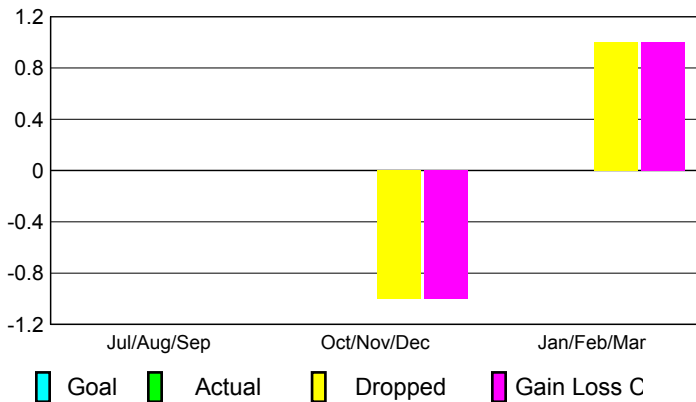

2008-2009 GMT Quarterly Report for District (or Undistricted) **District B 6**

GMT: **PEDRO A BOTELLO ORTIZ**

Location: **MEXICO**

GMT CA: **3**

CLUBS

Club Results 2008-2009

Clubs 2007-2008

Month	New Club Goal	Actual New Clubs	Actual Dropped Clubs	Gain/Loss of Clubs	Gain/Loss of Clubs
Jul/Aug/Sep	0	0	0	0	0
Oct/Nov/Dec	0	0	-1	-1	-1
Jan/Feb/Mar	0	0	1	1	0
Totals	0	0	0	0	-1

Club Results 2008-2009

Goal, New, Dropped, Gain/Loss