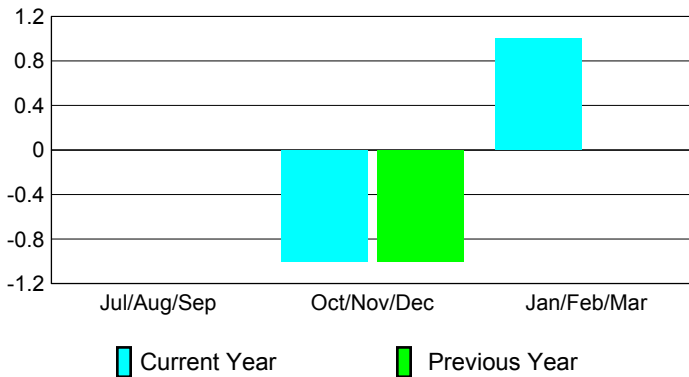

Comparison of Club Gain/Loss

Current Year Compared to the Previous Year