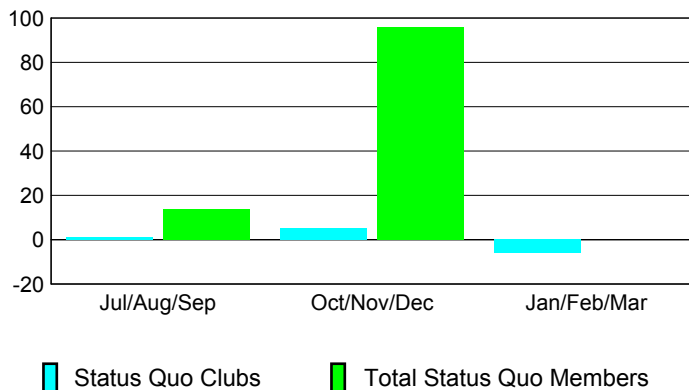

### Clubs 2007-2008

Month	New Club Goal	Actual New Clubs	Actual Dropped Clubs	Gain/Loss of Clubs	Gain/Loss of Clubs
Jul/Aug/Sep	0	0	0	0	0
Oct/Nov/Dec	0	0	-1	-1	-1
Jan/Feb/Mar	0	0	1	1	0
<b>Totals</b>	<b>0</b>	<b>0</b>	<b>0</b>	<b>0</b>	<b>-1</b>

### Club Results 2008-2009

Goal, New, Dropped, Gain/Loss

### Comparison of Club Gain/Loss

Current Year Compared to the Previous Year

### YTD Status Quo Clubs 2008-2009

Status Quo Clubs Compared to Status Quo Members