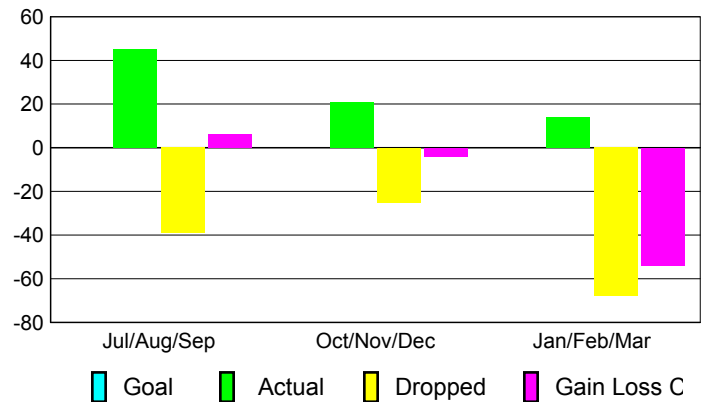

Membership Results 2008-2009

Goal, New, Dropped, Gain/Loss