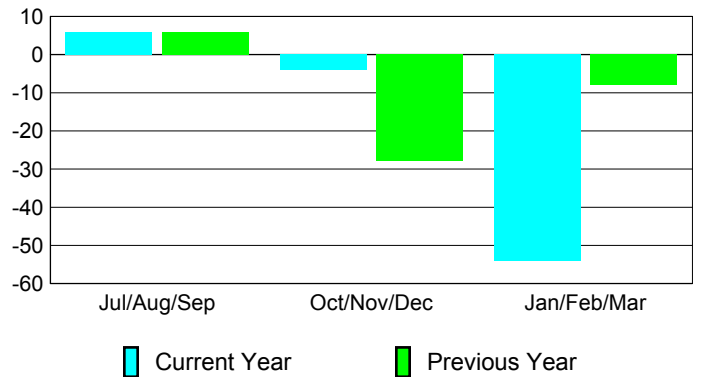

Comparison of Membership Gain/Loss

Current Year Compared to the Previous Year